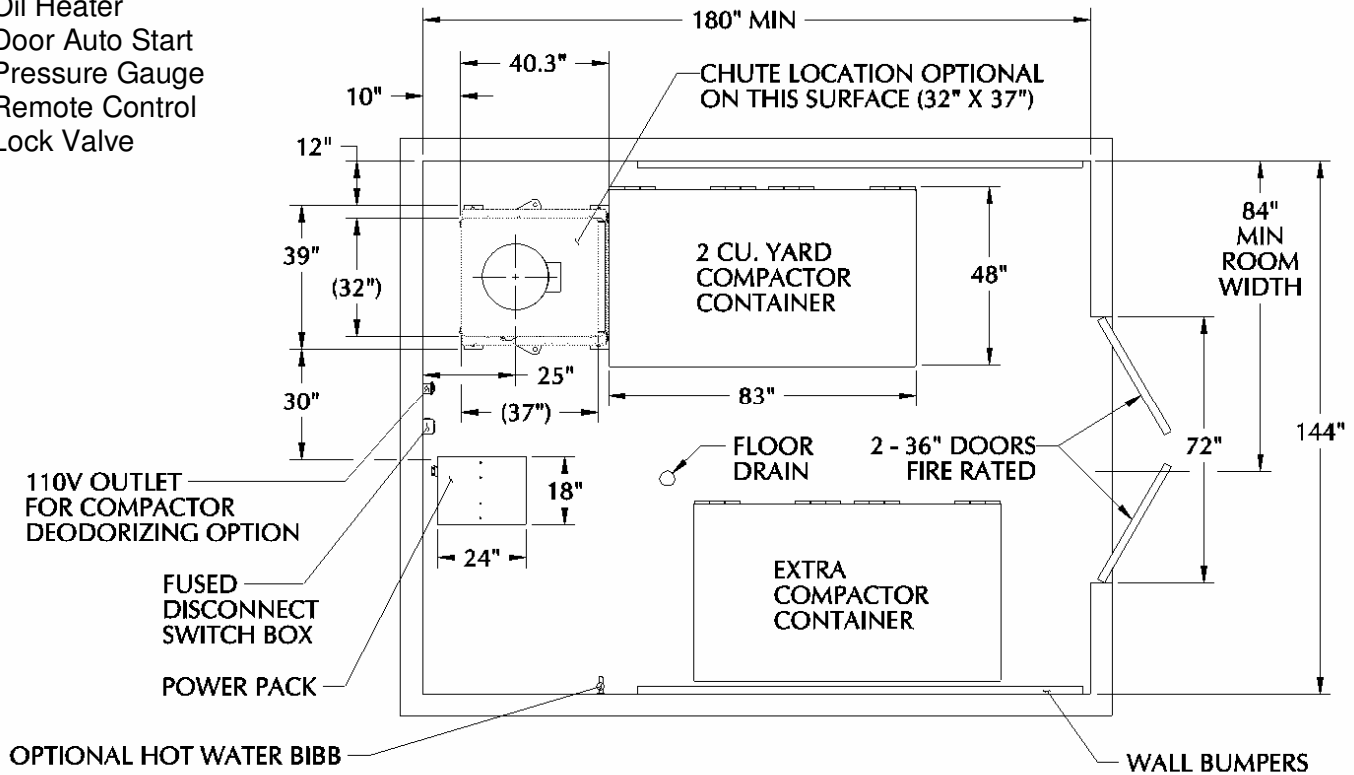

KP03 shown with K-PAC's innovative single side latch system whereby the container can be detached from only one side instead of both. Easily detaching the container from one side saves space and time.

FEATURES

Mini Series Compactor

- 3 HP TEFC 3 Phase 208-230-460
- 1 HP TEFC 1 Phase 110/220
- Single side or turnbuckle latch
- Key Switch, Start & Stop Buttons
- Electrical interlock prevents operator injury when opened
- UL listed
- Meets all ANSI 245.2 standards
- Photo-eye, Lights & Siren
- 80% or 100% Light
- Multi-cycle Timer
- Oil Heater
- Door Auto Start
- Pressure Gauge
- Remote Control
- Lock Valve

SPECIFICATIONS:

Manufacturer's Rating33 cy
WASTEC Rating24 cy
Hydraulic Pump	5 GPM 2-stage (3HP) 3 GPM 2-stage (1HP)
Packing Cylinders	2-Diagonal, 2.5" X 20", 1.375" Rod
Packing Pressure	15,450 norm / 17,540 max
Ram Face Pressure	31.3 norm / 35.4 max PSI
System Pressure	1,850 norm / 2,100 max PSI
RAM Penetration	6"
Clear Top Opening	22.5" X 28"
Loading Height	42"
Cycle Time	18 sec. (3HP) 29 sec. (1HP)
Hydraulic Tank	13 Gallons
Hydraulic Fluid	Dextron III ATF